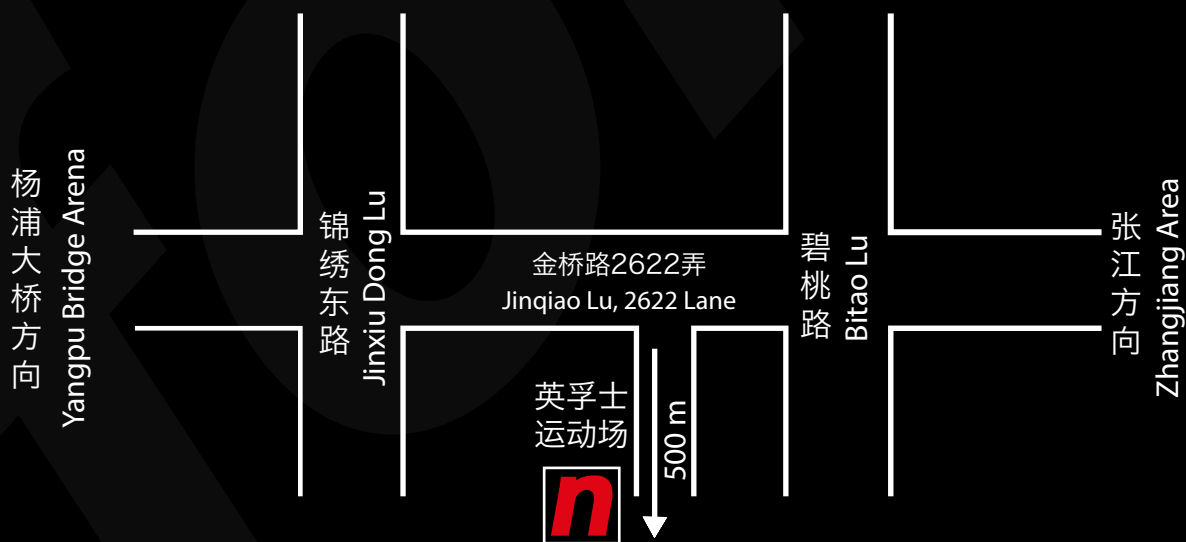

get in touch

nforce^{TM}
arena

Phil Mildenhall 王金林

Arena Manager 球场经理

Mobile 手机: +86 1870 172 3895

Fax 传真: +86 21 6575 5839

phil.mildenhall@nforcearena.com

Address: Warehouse 29, Lane 2622,
Jinqiao Rd, Pudong, Shanghai, China

地址: 上海市浦东新区金桥路2622弄29号门

nforcearena.com

get indoors. get involved.